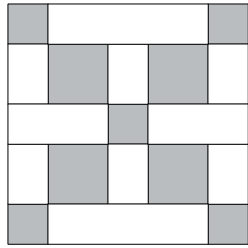

## Sampler Block Shuffle

6" x 6" finished

### Background

- 6-2" x 1½" rectangles
- 2-1½" x 3" rectangles
- 2-1½" x 4½" rectangles