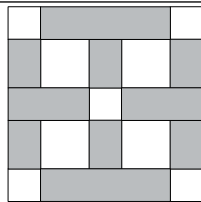

Color Option