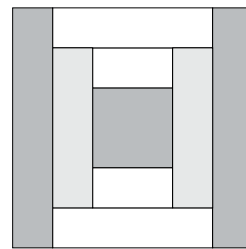

moda

Sampler Block Shuffle

6" x 6" finished

Cutting

Print 1

- 1-2½" square
- 2-1½" x 4½" rectangles

Print 2

- 2-1½" x 6½" rectangles

Background

- 2-2½" x 1½" rectangles
- 2-1½" x 4½" rectangles

15

Color Options

moda

MODAFABRICS.COM

#showmethemoda

moda

Sampler Block Shuffle

6" x 6" finished

Cutting

Print 1

- 1-2½" square
- 2-1½" x 4½" rectangles

Print 2

- 2-1½" x 6½" rectangles

Background