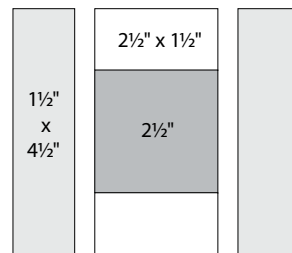

moda

Sampler Block Shuffle

6" x 6" finished

Cutting

Print 1

- 1-2½" square
- 2-1½" x 4½" rectangles

Print 2

- 2-1½" x 6½" rectangles

Background

- 2-2½" x 1½" rectangles
- 2-1½" x 4½" rectangles

15

Color Options

moda

MODAFABRICS.COM

#showmethemoda

moda

Sampler Block Shuffle

6" x 6" finished

Cutting

Print 1

- 1-2½" square
- 2-1½" x 4½" rectangles

Print 2

- 2-1½" x 6½" rectangles

Background

- 2-2½" x 1½" rectangles
- 2-1½" x 4½" rectangles

15

Color Options

moda

MODAFABRICS.COM

#showmethemoda