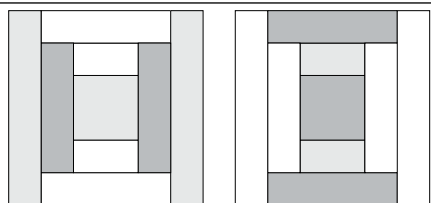

moda

Sampler Block Shuffle

6" x 6" finished

Cutting

Print 1

- 1-2½" square
- 2-1½" x 4½" rectangles

Print 2

- 2-1½" x 6½" rectangles

Background

- 2-2½" x 1½" rectangles
- 2-1½" x 4½" rectangles

15

Color Options

moda

MODAFABRICS.COM

#showmethemoda

moda

Sampler Block Shuffle

6" x 6" finished

Cutting

Print 1

- 1-2½" square
- 2-1½" x 4½" rectangles

Print 2

- 2-1½" x 6½" rectangles

Background