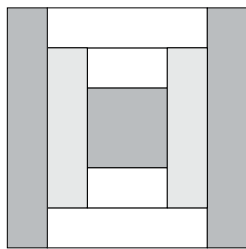

moda

Sampler Block Shuffle

6" x 6" finished

Cutting

Print 1

- 1-2½" square
- 2-1½" x 4½" rectangles

Print 2

- 2-1½" x 6½" rectangles

Background

- 2-2½" x 1½" rectangles
- 2-1½" x 4½" rectangles

15

Color Options

moda

MODAFABRICS.COM

#showmethemoda

moda

Sampler Block Shuffle

6" x 6" finished

Cutting

Print 1

- 1-2½" square
- 2-1½" x 4½" rectangles

Print 2

- 2-1½" x 6½" rectangles

Background