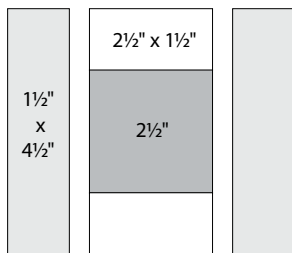

moda

Sampler Block Shuffle

6" x 6" finished

Cutting

Print 1

- 1-2½" square
- 2-1½" x 4½" rectangles

Print 2

- 2-1½" x 6½" rectangles

Background

- 2-2½" x 1½" rectangles
- 2-1½" x 4½" rectangles

15

Color Options

moda

MODAFABRICS.COM

#showmethemoda

moda

Sampler Block Shuffle

6" x 6" finished

Cutting

Print 1

- 1-2½" square
- 2-1½" x 4½" rectangles

Print 2

- 2-1½" x 6½" rectangles

Background