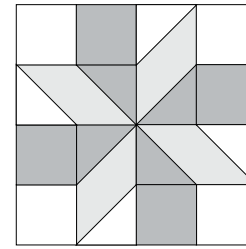

moda

Sampler Block Shuffle

6" x 6" finished

Cutting

Print 1

4-3 1/2" x 2" rectangles

Print 2

8-2" squares

Background

8-2" squares

✂ - Easy Corner Triangle

Color Options

3

Sandy Gervais

To learn more, visit: [piecesfrommyheart.net](http://piecesfrommyheart.net)

moda

Sampler Block Shuffle

6" x 6" finished

Cutting

Print 1

4-3 1/2" x 2" rectangles

Print 2

8-2" squares

Background