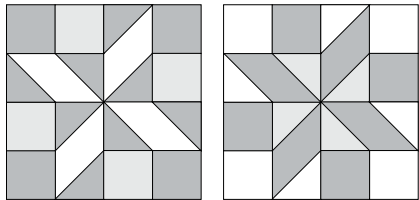

moda

Sampler Block Shuffle

6" x 6" finished

Cutting

Print 1

4-3 1/2" x 2" rectangles

Print 2

8-2" squares

Background

8-2" squares

✂ - Easy Corner Triangle

Color Options

3

Sandy Gervais

To learn more, visit: [piecesfrommyheart.net](http://piecesfrommyheart.net)

moda