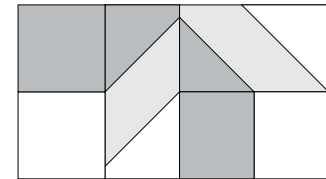

Background

8-2" squares

✂ - Easy Corner Triangle

Color Options

3

Sandy Gervais

To learn more, visit: [piecesfrommyheart.net](http://piecesfrommyheart.net)

moda

Sampler Block Shuffle

6" x 6" finished

Cutting

Print 1

4-3 1/2" x 2" rectangles

Print 2

8-2" squares

Background

8-2" squares

✂ - Easy Corner Triangle

Color Options

3

Sandy Gervais

To learn more, visit: [piecesfrommyheart.net](http://piecesfrommyheart.net)

moda

MODAFABRICS.COM