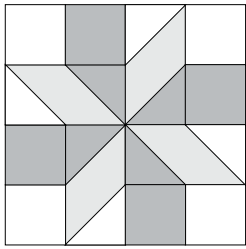

moda

Sampler Block Shuffle

6" x 6" finished

Cutting

Print 1

4-3 1/2" x 2" rectangles

Print 2

8-2" squares

Background

8-2" squares

✂ - Easy Corner Triangle

Color Options

3

Sandy Gervais

To learn more, visit: [piecesfrommyheart.net](http://piecesfrommyheart.net)

moda

Sampler Block Shuffle

6" x 6" finished

Cutting

Print 1

4-3 1/2" x 2" rectangles

Print 2

8-2" squares

Background