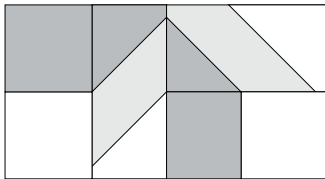

moda

Sampler Block Shuffle

6" x 6" finished

Cutting

Print 1

4-3 1/2" x 2" rectangles

Print 2

8-2" squares

Background

8-2" squares

✂ - Easy Corner Triangle

Color Options

3

Sandy Gervais

To learn more, visit: [piecesfrommyheart.net](http://piecesfrommyheart.net)

moda

Sampler Block Shuffle

6" x 6" finished

Cutting

Print 1

4-3 1/2" x 2" rectangles

Print 2

8-2" squares

Background