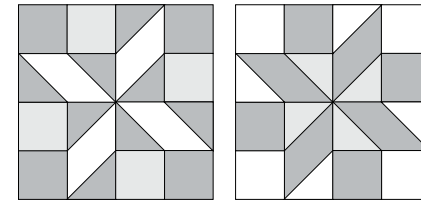

Background

8-2" squares

✂ - Easy Corner Triangle

Color Options

3

Sandy Gervais

To learn more, visit: [piecesfrommyheart.net](http://piecesfrommyheart.net)

moda

Sampler Block Shuffle

6" x 6" finished

Cutting

Print 1

4-3 1/2" x 2" rectangles

Print 2

8-2" squares

Background

8-2" squares

✂ - Easy Corner Triangle

Color Options

3

Sandy Gervais

To learn more, visit: [piecesfrommyheart.net](http://piecesfrommyheart.net)

moda

MODAFABRICS.COM