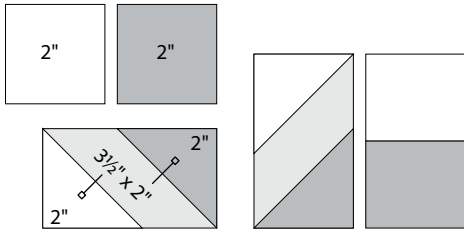

moda

Sampler Block Shuffle

6" x 6" finished

Cutting

Print 1

4-3 1/2" x 2" rectangles

Print 2

8-2" squares

Background

8-2" squares

✂ - Easy Corner Triangle

Color Options

3

Sandy Gervais

To learn more, visit: [piecesfrommyheart.net](http://piecesfrommyheart.net)

moda

Sampler Block Shuffle

6" x 6" finished

Cutting

Print 1

4-3 1/2" x 2" rectangles

Print 2

8-2" squares

Background