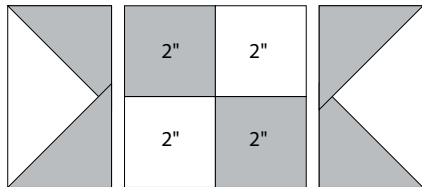

moda

Sampler Block Shuffle

Cutting
Print

10-2" squares

Background

6-2" squares

4-2" x 3½" rectangles

Easy Corner Triangle

Color Option

6

American Jane

To learn more, visit: americanjane.com

moda

MODAFABRICS.COM

#showmethemoda

moda

Sampler Block Shuffle

Cutting
Print

10-2" squares

Background

6-2" squares

4-2" x 3½" rectangles

Easy Corner Triangle

Color Option

6

American Jane

To learn more, visit: americanjane.com

moda

MODAFABRICS.COM

#showmethemoda