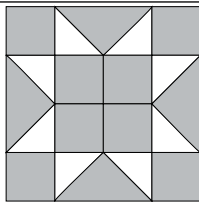

Color Option

6

American Jane

To learn more, visit: americanjane.com

moda

MODAFABRICS.COM

#showmethemoda

moda