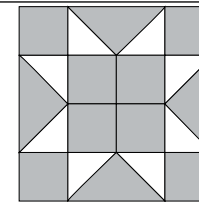

Color Option

6

American Jane

To learn more, visit: americanjane.com

moda

MODAFABRICS.COM

#showmethemoda