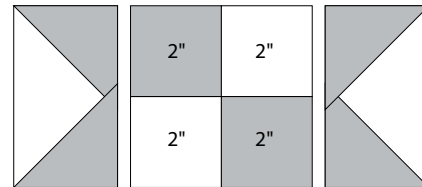

moda

Sampler Block Shuffle

Cutting
Print

10-2" squares

Background

6-2" squares

4-2" x 3½" rectangles

Easy Corner Triangle

Color Option

6

American Jane

To learn more, visit: americanjane.com

moda

MODAFABRICS.COM

#showmethemoda

moda

Sampler Block Shuffle

Cutting
Print

10-2" squares

Background

6-2" squares

4-2" x 3½" rectangles

Easy Corner Triangle

Color Option

6

American Jane

To learn more, visit: americanjane.com

moda

MODAFABRICS.COM

#showmethemoda