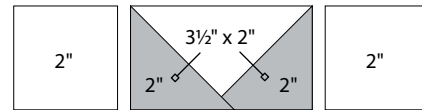

moda

Sampler Block Shuffle

Cutting
Print

10-2" squares

Background

6-2" squares

4-2" x 3½" rectangles

Easy Corner Triangle

Color Option

6

American Jane

To learn more, visit: americanjane.com

moda

MODAFABRICS.COM

#showmethemoda

moda

Sampler Block Shuffle

Cutting
Print

10-2" squares

Background

6-2" squares

4-2" x 3½" rectangles

Easy Corner Triangle

Color Option

6

American Jane

To learn more, visit: americanjane.com

moda

MODAFABRICS.COM

#showmethemoda